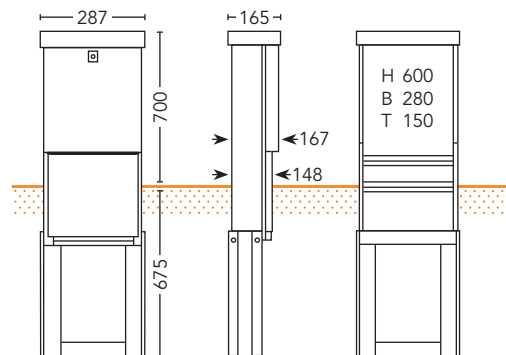

Order No. 75320000

Mounting-Dimensions (H x B x T) [mm]: 490 x 120 x 60
 Lock: Triangular lock

Accessories	Description	Order No.
Triangular key	for cabinets 20-SA-1MP, 35-SA-7R and 35-SA-10R	75290000
Mounting plate	Wood, metal plated	75341000

Cabinet 35-SA-2-R

Order No. 75000000

Mounting-Dimensions (H x B x T) [mm]: 490 x 250 x 90
 Lock: RUKO cylinder lock

Accessories	Description	Order No.
RUKO key	for cabinets 35-SA-xx	75400100
Mounting plate	Wood, metal plated	75021000

Cabinet 35-SA-2,5-R

Order No. 75080000

Mounting-Dimensions (H x B x T) [mm]: 600 x 280 x 150
 Lock: RUKO cylinder lock

Accessories	Description	Order No.
RUKO key	for cabinets 35-SA-xx	75400100
Mounting plate	Wood, metal plated	75101000

Cabinet 35-SA-3-R

Order No. 75120000

Mounting-Dimensions (H x B x T) [mm]: 600 x 340 x 158
 Lock: RUKO cylinder lock

Accessories	Description	Order No.
RUKO key	for cabinets 35-SA-xx	75400100
Mounting plate	Wood, metal plated	75141000