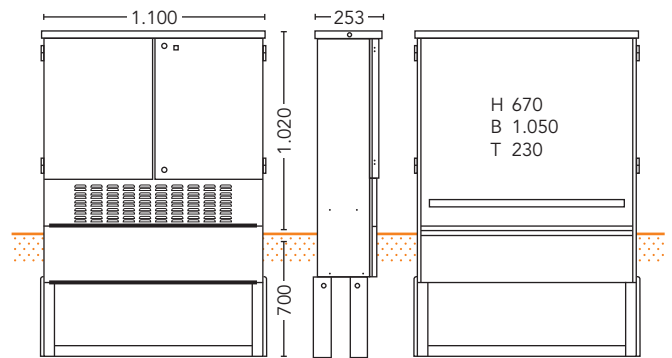

Order No. 75320000

Mounting-Dimensions (H x B x T) [mm]: 490 x 120 x 60
 Lock: Triangular lock

Accessories	Description	Order No.
Triangular key	for cabinets 20-SA-1MP, 35-SA-7R and 35-SA-10R	75290000
Mounting plate	Wood, metal plated	75341000

Cabinet 35-SA-6-R

Order No. 75200000

Mounting-Dimensions (H x B x T) [mm]: 600 x 540 x 198
 Lock: RUKO cylinder lock

Accessories	Description	Order No.
RUKO key	for cabinets 35-SA-xx	75400100
Mounting plate	Wood, metal plated	75221000

Cabinet 35-SA-7-R

Order No. 75240000

Mounting-Dimensions (H x B x T) [mm]: 670 x 600 x 230
 Lock: RUKO cylinder lock and triangular lock

Accessories	Description	Order No.
RUKO key	for cabinets 35-SA-xx	75400100
Triangular key	for cabinets 20-SA-1MP, 35-SA-7R and 35-SA-10R	75290000
Mounting plate	Wood, metal plated	75261000

Cabinet 35-SA-10-R

Order No. 75280000

Mounting-Dimensions (H x B x T) [mm]: 670 x 1.050 x 230
 Lock: RUKO cylinder lock and triangular lock

Accessories	Description	Order No.
RUKO key	for cabinets 35-SA-xx	75400100
Triangular key	for cabinets 20-SA-1MP, 35-SA-7R and 35-SA-10R	75290000
Mounting plate	Wood, metal plated	75301000