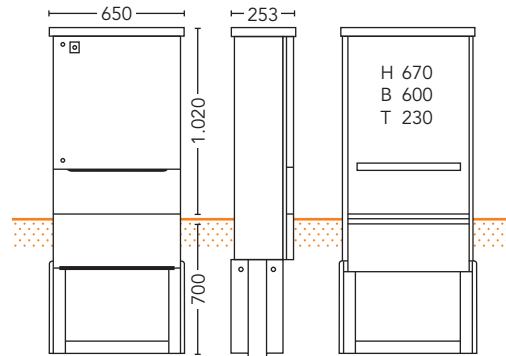

Order No. 75320000

Mounting-Dimensions (H x B x T) [mm]: 490 x 120 x 60
 Lock: Triangular lock

Accessories	Description	Order No.
Triangular key	for cabinets 20-SA-1MP, 35-SA-7R and 35-SA-10R	75290000
Mounting plate	Wood, metal plated	75341000

Cabinet 35-SA-4-R

Order No. 75160000

Mounting-Dimensions (H x B x T) [mm]: 600 x 470 x 158
 Lock: RUKO cylinder lock

Accessories	Description	Order No.
RUKO key	for cabinets 35-SA-xx	75400100
Mounting plate	Wood, metal plated	75181000

Cabinet 35-SA-6-R

Order No. 75200000

Mounting-Dimensions (H x B x T) [mm]: 600 x 540 x 198
 Lock: RUKO cylinder lock

Accessories	Description	Order No.
RUKO key	for cabinets 35-SA-xx	75400100
Mounting plate	Wood, metal plated	75221000

Cabinet 35-SA-7-R

Order No. 75240000

Mounting-Dimensions (H x B x T) [mm]: 670 x 600 x 230
 Lock: RUKO cylinder lock and triangular lock

Accessories	Description	Order No.
RUKO key	for cabinets 35-SA-xx	75400100
Triangular key	for cabinets 20-SA-1MP, 35-SA-7R and 35-SA-10R	75290000
Mounting plate	Wood, metal plated	75261000