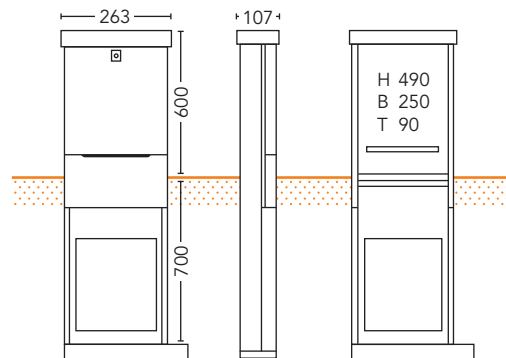

Order No. 75320000

Mounting-Dimensions (H x B x T) [mm]: 490 x 120 x 60
 Lock: Triangular lock

Accessories	Description	Order No.
Triangular key	for cabinets 20-SA-1MP, 35-SA-7R and 35-SA-10R	75290000
Mounting plate	Wood, metal plated	75341000

Cabinet 35-SA-2-R

Order No. 75000000

Mounting-Dimensions (H x B x T) [mm]: 490 x 250 x 90
 Lock: RUKO cylinder lock

Accessories	Description	Order No.
RUKO key	for cabinets 35-SA-xx	75400100
Mounting plate	Wood, metal plated	75021000

Cabinet 35-SA-2,5-R

Order No. 75080000

Mounting-Dimensions (H x B x T) [mm]: 600 x 280 x 150
 Lock: RUKO cylinder lock

Accessories	Description	Order No.
RUKO key	for cabinets 35-SA-xx	75400100
Mounting plate	Wood, metal plated	75101000

Cabinet 35-SA-3-R

Order No. 75120000

Mounting-Dimensions (H x B x T) [mm]: 600 x 340 x 158
 Lock: RUKO cylinder lock

Accessories	Description	Order No.
RUKO key	for cabinets 35-SA-xx	75400100
Mounting plate	Wood, metal plated	75141000