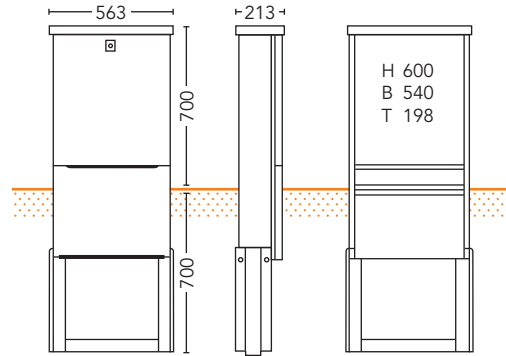

Order No. 75320000

Mounting-Dimensions (H x B x T) [mm]: 490 x 120 x 60
 Lock: Triangular lock

Accessories	Description	Order No.
Triangular key	for cabinets 20-SA-1MP, 35-SA-7R and 35-SA-10R	75290000
Mounting plate	Wood, metal plated	75341000

Cabinet 35-SA-3-R

Order No. 75120000

Mounting-Dimensions (H x B x T) [mm]: 600 x 340 x 158
 Lock: RUKO cylinder lock

Accessories	Description	Order No.
RUKO key	for cabinets 35-SA-xx	75400100
Mounting plate	Wood, metal plated	75141000

Cabinet 35-SA-4-R

Order No. 75160000

Mounting-Dimensions (H x B x T) [mm]: 600 x 470 x 158
 Lock: RUKO cylinder lock

Accessories	Description	Order No.
RUKO key	for cabinets 35-SA-xx	75400100
Mounting plate	Wood, metal plated	75181000

Cabinet 35-SA-6-R

Order No. 75200000

Mounting-Dimensions (H x B x T) [mm]: 600 x 540 x 198
 Lock: RUKO cylinder lock

Accessories	Description	Order No.
RUKO key	for cabinets 35-SA-xx	75400100
Mounting plate	Wood, metal plated	75221000