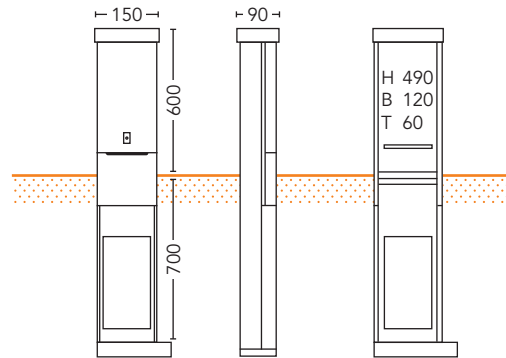

Order No. 75320000

Mounting-Dimensions (H x B x T) [mm]: 490 x 120 x 60
 Lock: Triangular lock

Accessories	Description	Order No.
Triangular key	for cabinets 20-SA-1MP, 35-SA-7R and 35-SA-10R	75290000
Mounting plate	Wood, metal plated	75341000

Cabinet 35-SA-2-R

Order No. 75000000

Mounting-Dimensions (H x B x T) [mm]: 490 x 250 x 90
 Lock: RUKO cylinder lock

Accessories	Description	Order No.
RUKO key	for cabinets 35-SA-xx	75400100
Mounting plate	Wood, metal plated	75021000

Cabinet 35-SA-2,5-R

Order No. 75080000

Mounting-Dimensions (H x B x T) [mm]: 600 x 280 x 150
 Lock: RUKO cylinder lock

Accessories	Description	Order No.
RUKO key	for cabinets 35-SA-xx	75400100
Mounting plate	Wood, metal plated	75101000

Cabinet 35-SA-3-R

Order No. 75120000

Mounting-Dimensions (H x B x T) [mm]: 600 x 340 x 158
 Lock: RUKO cylinder lock

Accessories	Description	Order No.
RUKO key	for cabinets 35-SA-xx	75400100
Mounting plate	Wood, metal plated	75141000