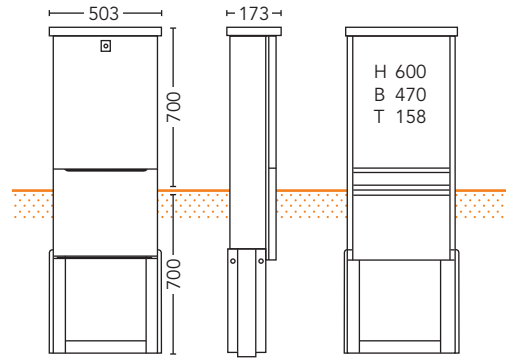

Order No. 75320000

Mounting-Dimensions (H x B x T) [mm]: 490 x 120 x 60
 Lock: Triangular lock

Accessories	Description	Order No.
Triangular key	for cabinets 20-SA-1MP, 35-SA-7R and 35-SA-10R	75290000
Mounting plate	Wood, metal plated	75341000

Cabinet 35-SA-2,5-R

Order No. 75080000

Mounting-Dimensions (H x B x T) [mm]: 600 x 280 x 150
 Lock: RUKO cylinder lock

Accessories	Description	Order No.
RUKO key	for cabinets 35-SA-xx	75400100
Mounting plate	Wood, metal plated	75101000

Cabinet 35-SA-3-R

Order No. 75120000

Mounting-Dimensions (H x B x T) [mm]: 600 x 340 x 158
 Lock: RUKO cylinder lock

Accessories	Description	Order No.
RUKO key	for cabinets 35-SA-xx	75400100
Mounting plate	Wood, metal plated	75141000

Cabinet 35-SA-4-R

Order No. 75160000

Mounting-Dimensions (H x B x T) [mm]: 600 x 470 x 158
 Lock: RUKO cylinder lock

Accessories	Description	Order No.
RUKO key	for cabinets 35-SA-xx	75400100
Mounting plate	Wood, metal plated	75181000