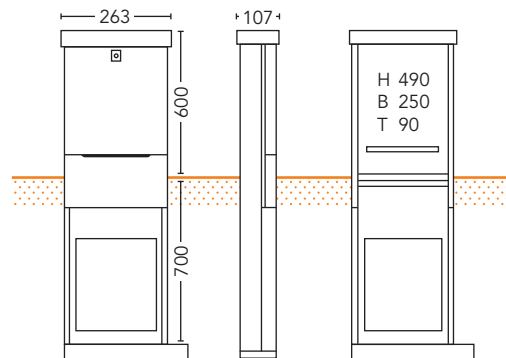

Order No. 75320000

Mounting-Dimensions (H x B x T) [mm]: 490 x 120 x 60
Lock: Triangular lock

Accessories	Description	Order No.
Triangular key	for cabinets 20-SA-1MP, 35-SA-7R and 35-SA-10R	75290000
Mounting plate	Wood, metal plated	75341000

Cabinet 35-SA-2-R

Order No. 75000000

Mounting-Dimensions (H x B x T) [mm]: 490 x 250 x 90
Lock: RUKO cylinder lock

Accessories	Description	Order No.
RUKO key	for cabinets 35-SA-xx	75400100
Mounting plate	Wood, metal plated	75021000

Cabinet 35-SA-2,5-R

Order No. 75080000

Mounting-Dimensions (H x B x T) [mm]: 600 x 280 x 150
Lock: RUKO cylinder lock

Accessories	Description	Order No.
RUKO key	for cabinets 35-SA-xx	75400100
Mounting plate	Wood, metal plated	75101000

Cabinet 35-SA-3-R

Order No. 75120000

Mounting-Dimensions (H x B x T) [mm]: 600 x 340 x 158
Lock: RUKO cylinder lock

Accessories	Description	Order No.
RUKO key	for cabinets 35-SA-xx	75400100
Mounting plate	Wood, metal plated	75141000