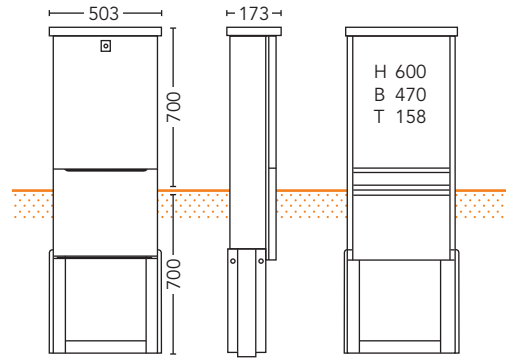

Order No. 75320000

Mounting-Dimensions (H x B x T) [mm]: 490 x 120 x 60
Lock: Triangular lock

Accessories	Description	Order No.
Triangular key	for cabinets 20-SA-1MP, 35-SA-7R and 35-SA-10R	75290000
Mounting plate	Wood, metal plated	75341000

Cabinet 35-SA-2,5-R

Order No. 75080000

Mounting-Dimensions (H x B x T) [mm]: 600 x 280 x 150
Lock: RUKO cylinder lock

Accessories	Description	Order No.
RUKO key	for cabinets 35-SA-xx	75400100
Mounting plate	Wood, metal plated	75101000

Cabinet 35-SA-3-R

Order No. 75120000

Mounting-Dimensions (H x B x T) [mm]: 600 x 340 x 158
Lock: RUKO cylinder lock

Accessories	Description	Order No.
RUKO key	for cabinets 35-SA-xx	75400100
Mounting plate	Wood, metal plated	75141000

Cabinet 35-SA-4-R

Order No. 75160000

Mounting-Dimensions (H x B x T) [mm]: 600 x 470 x 158
 Lock: RUKO cylinder lock

Accessories	Description	Order No.
RUKO key	for cabinets 35-SA-xx	75400100
Mounting plate	Wood, metal plated	75181000