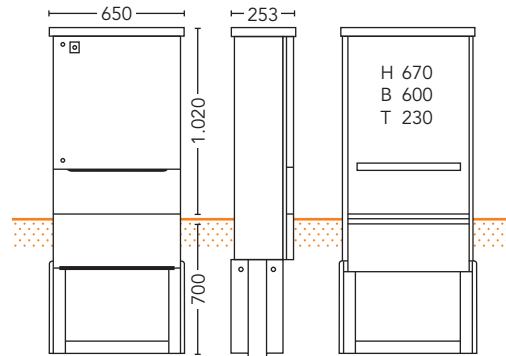

Order No. 75320000

Mounting-Dimensions (H x B x T) [mm]: 490 x 120 x 60
Lock: Triangular lock

Accessories	Description	Order No.
Triangular key	for cabinets 20-SA-1MP, 35-SA-7R and 35-SA-10R	75290000
Mounting plate	Wood, metal plated	75341000

Cabinet 35-SA-4-R

Order No. 75160000

Mounting-Dimensions (H x B x T) [mm]: 600 x 470 x 158
 Lock: RUKO cylinder lock

Accessories	Description	Order No.
RUKO key	for cabinets 35-SA-xx	75400100
Mounting plate	Wood, metal plated	75181000

Cabinet 35-SA-6-R

Order No. 75200000

Mounting-Dimensions (H x B x T) [mm]: 600 x 540 x 198
 Lock: RUKO cylinder lock

Accessories	Description	Order No.
RUKO key	for cabinets 35-SA-xx	75400100
Mounting plate	Wood, metal plated	75221000

Cabinet 35-SA-7-R

Order No. 75240000

Mounting-Dimensions (H x B x T) [mm]: 670 x 600 x 230
 Lock: RUKO cylinder lock and triangular lock

Accessories	Description	Order No.
RUKO key	for cabinets 35-SA-xx	75400100
Triangular key	for cabinets 20-SA-1MP, 35-SA-7R and 35-SA-10R	75290000
Mounting plate	Wood, metal plated	75261000