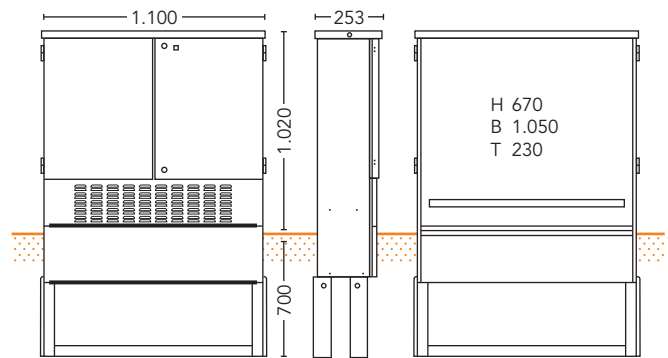

Order No. 75320000

Mounting-Dimensions (H x B x T) [mm]: 490 x 120 x 60
Lock: Triangular lock

Accessories	Description	Order No.
Triangular key	for cabinets 20-SA-1MP, 35-SA-7R and 35-SA-10R	75290000
Mounting plate	Wood, metal plated	75341000

Cabinet 35-SA-6-R

Order No. 75200000

Mounting-Dimensions (H x B x T) [mm]: 600 x 540 x 198
 Lock: RUKO cylinder lock

Accessories	Description	Order No.
RUKO key	for cabinets 35-SA-xx	75400100
Mounting plate	Wood, metal plated	75221000

Cabinet 35-SA-7-R

Order No. 75240000

Mounting-Dimensions (H x B x T) [mm]: 670 x 600 x 230
 Lock: RUKO cylinder lock and triangular lock

Accessories	Description	Order No.
RUKO key	for cabinets 35-SA-xx	75400100
Triangular key	for cabinets 20-SA-1MP, 35-SA-7R and 35-SA-10R	75290000
Mounting plate	Wood, metal plated	75261000

Cabinet 35-SA-10-R

Order No. 75280000

Mounting-Dimensions (H x B x T) [mm]: 670 x 1.050 x 230
 Lock: RUKO cylinder lock and triangular lock

Accessories	Description	Order No.
RUKO key	for cabinets 35-SA-xx	75400100
Triangular key	for cabinets 20-SA-1MP, 35-SA-7R and 35-SA-10R	75290000
Mounting plate	Wood, metal plated	75301000