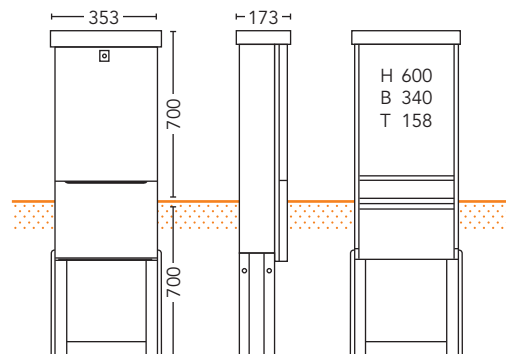

Order No. 75320000

Mounting-Dimensions (H x B x T) [mm]: 490 x 120 x 60
Lock: Triangular lock

Accessories	Description	Order No.
Triangular key	for cabinets 20-SA-1MP, 35-SA-7R and 35-SA-10R	75290000
Mounting plate	Wood, metal plated	75341000

Cabinet 35-SA-2-R

Order No. 75000000

Mounting-Dimensions (H x B x T) [mm]: 490 x 250 x 90
Lock: RUKO cylinder lock

Accessories	Description	Order No.
RUKO key	for cabinets 35-SA-xx	75400100
Mounting plate	Wood, metal plated	75021000

Cabinet 35-SA-2,5-R

Order No. 75080000

Mounting-Dimensions (H x B x T) [mm]: 600 x 280 x 150
Lock: RUKO cylinder lock

Accessories	Description	Order No.
RUKO key	for cabinets 35-SA-xx	75400100
Mounting plate	Wood, metal plated	75101000

Cabinet 35-SA-3-R

Order No. 75120000

Mounting-Dimensions (H x B x T) [mm]: 600 x 340 x 158
Lock: RUKO cylinder lock

Accessories	Description	Order No.
RUKO key	for cabinets 35-SA-xx	75400100
Mounting plate	Wood, metal plated	75141000