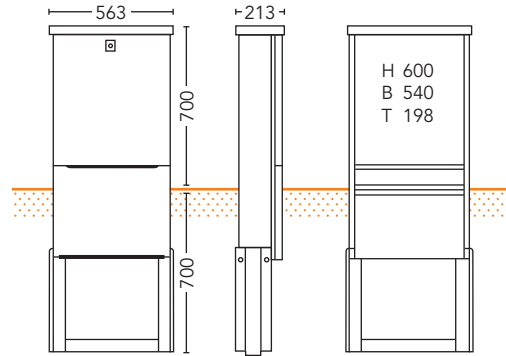

Order No. 75320000

Mounting-Dimensions (H x B x T) [mm]: 490 x 120 x 60
Lock: Triangular lock

Accessories	Description	Order No.
Triangular key	for cabinets 20-SA-1MP, 35-SA-7R and 35-SA-10R	75290000
Mounting plate	Wood, metal plated	75341000

Cabinet 35-SA-3-R

Order No. 75120000

Mounting-Dimensions (H x B x T) [mm]: 600 x 340 x 158
Lock: RUKO cylinder lock

Accessories	Description	Order No.
RUKO key	for cabinets 35-SA-xx	75400100
Mounting plate	Wood, metal plated	75141000

Cabinet 35-SA-4-R

Order No. 75160000

Mounting-Dimensions (H x B x T) [mm]: 600 x 470 x 158
 Lock: RUKO cylinder lock

Accessories	Description	Order No.
RUKO key	for cabinets 35-SA-xx	75400100
Mounting plate	Wood, metal plated	75181000

Cabinet 35-SA-6-R

Order No. 75200000

Mounting-Dimensions (H x B x T) [mm]: 600 x 540 x 198
 Lock: RUKO cylinder lock

Accessories	Description	Order No.
RUKO key	for cabinets 35-SA-xx	75400100
Mounting plate	Wood, metal plated	75221000