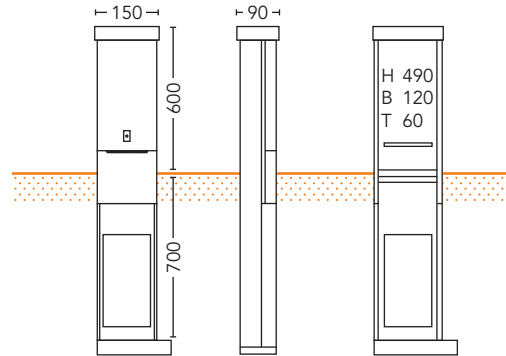

Order No. 75320000

Mounting-Dimensions (H x B x T) [mm]: 490 x 120 x 60
Lock: Triangular lock

Accessories	Description	Order No.
Triangular key	for cabinets 20-SA-1MP, 35-SA-7R and 35-SA-10R	75290000
Mounting plate	Wood, metal plated	75341000

Cabinet 35-SA-2-R

Order No. 75000000

Mounting-Dimensions (H x B x T) [mm]: 490 x 250 x 90
Lock: RUKO cylinder lock

Accessories	Description	Order No.
RUKO key	for cabinets 35-SA-xx	75400100
Mounting plate	Wood, metal plated	75021000

Cabinet 35-SA-2,5-R

Order No. 75080000

Mounting-Dimensions (H x B x T) [mm]: 600 x 280 x 150
Lock: RUKO cylinder lock

Accessories	Description	Order No.
RUKO key	for cabinets 35-SA-xx	75400100
Mounting plate	Wood, metal plated	75101000

Cabinet 35-SA-3-R

Order No. 75120000

Mounting-Dimensions (H x B x T) [mm]: 600 x 340 x 158
Lock: RUKO cylinder lock

Accessories	Description	Order No.
RUKO key	for cabinets 35-SA-xx	75400100
Mounting plate	Wood, metal plated	75141000