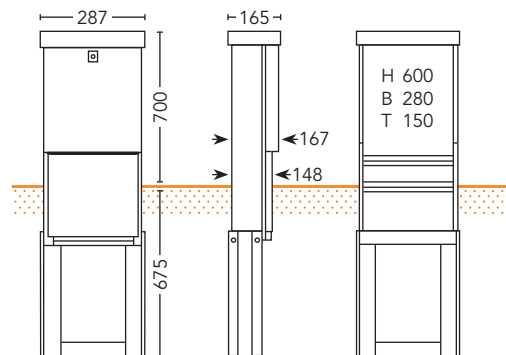

Order No. 75320000

Mounting-Dimensions (H x B x T) [mm]: 490 x 120 x 60
Lock: Triangular lock

Accessories	Description	Order No.
Triangular key	for cabinets 20-SA-1MP, 35-SA-7R and 35-SA-10R	75290000
Mounting plate	Wood, metal plated	75341000

Cabinet 35-SA-2-R

Order No. 75000000

Mounting-Dimensions (H x B x T) [mm]: 490 x 250 x 90
Lock: RUKO cylinder lock

Accessories	Description	Order No.
RUKO key	for cabinets 35-SA-xx	75400100
Mounting plate	Wood, metal plated	75021000

Cabinet 35-SA-2,5-R

Order No. 75080000

Mounting-Dimensions (H x B x T) [mm]: 600 x 280 x 150
Lock: RUKO cylinder lock

Accessories	Description	Order No.
RUKO key	for cabinets 35-SA-xx	75400100
Mounting plate	Wood, metal plated	75101000

Cabinet 35-SA-3-R

Order No. 75120000

Mounting-Dimensions (H x B x T) [mm]: 600 x 340 x 158
Lock: RUKO cylinder lock

Accessories	Description	Order No.
RUKO key	for cabinets 35-SA-xx	75400100
Mounting plate	Wood, metal plated	75141000