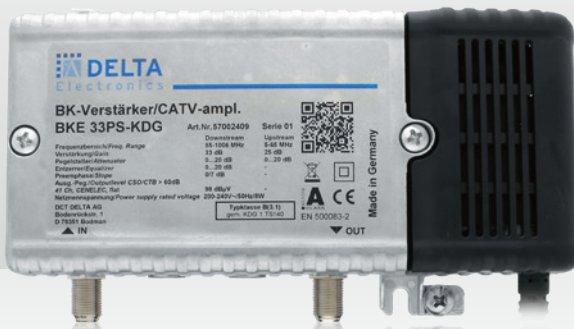

CATV amplifiers

Delta Electronics, Kathrein and Teleste

11572409
BKE 33 PS-KDG

82209504
VOS 138/RA 2.0

KLASSE
A
CLASS

DELTA
Electronics

Item	Description	Order No.
BKD 40 SF	House amplifier 41 dB, VF-KDG class B4.3; C4.3 KDG 1TS140, incl. return path amplifier RV65-32F	11572327
BKE 22 PS-KDG	House amplifier 20 dB, VF-KDG class B1.1, B1.2, KDG 1TS140, equipped with equalizer and level control	11572408
BKE 33 PS-KDG	House amplifier 33 dB, VF-KDG class B3.1 KDG 1TS140, equipped with equalizer and level control	11572409
BKE 36 PS-KDG	House amplifier 35 dB, VF-KDG class C3.2 & B3.2 KDG 1TS140, equipped with equalizer and level control	11572410
BKE 36 BPS-KDG	House amplifier 35 dB, VF-KDG class B3.2 KDG 1TS140, equipped with equalizer and level control	11574307
BKE 39 PS-KDG	House amplifier 39 dB, VF-KDG class C4.2 KDG 1TS140, equipped with equalizer and level control	11572411
BKD 40 PS	House amplifier 40 dB, VF-KDG class C4.3 KDG 1TS140, equipped with equalizer and level control, flexible return path amplifier, with Ingress Detection Switch, compatible with FROSTA-F	11574318
LHE-1040-P	House amplifier 40 dB, VF-KDG class D4.4 KDG 1TS140, input equalization as well as input and output attenuation adjustable with PADs 0 dB ... 20 dB, local powering, connections 3.5/12 adapters (further adapters on request)	11573569
LHE-1040-RP-65	House amplifier 40 dB, VF-KDG class D4.4 KDG 1TS140, input equalization as well as input and output attenuation adjustable with PADs 0 dB ... 20 dB, remote powering, connections 3.5/12 adapters (further adapters on request)	11573912