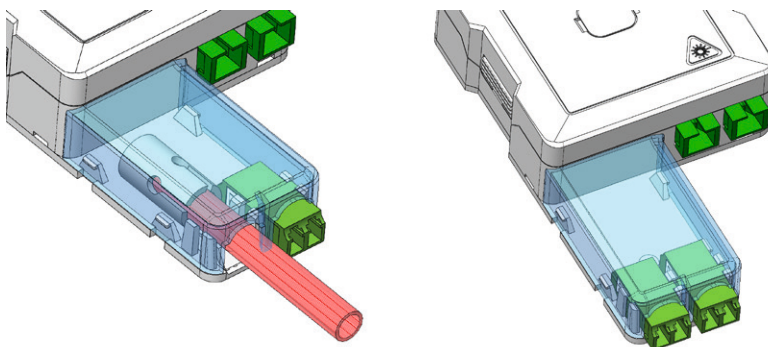

WAVEPACE® FWO-X1-APL-Kit

Accessory set to upgrade the FWO-X1 to an indoor demarcation point box

10444040
FWO-X1-APL-Kit

- Enables the use of the WAVEPACE® FWO-X1 FTTH wall outlet as a indoor demarcation point box for small dwelling units
- 2-part system accessory kit, consisting of support plate and cover for latching on
- Enables the installation of:
 - Up to 2 micro ducts of up to 10 mm with a gas/water blocking system (small design, e.g. ELITEX WGT)
 - Up to 2 adapters LC Duplex or SC Simplex
- Installation options for wall mounting and cavity wall box (60 mm mounting dimension)
- Installation of the FWO-X1 wall outlet by simply clicking the click-on plate onto the support plate or using a screw connection
- Resilient and attractive system made of white polycarbonate, matched to the FWO-X1 FTTH outlet

Parameter	FWO-X1-APL-Kit
Application	Indoor termination box combined with the FWO-X1
Interfaces	2 x micro duct up to Ø 10 mm and/or 2 x LC Duplex adapter / 2 x SC Simplex adapter
Dimensions (L x W x D) [mm]	140 x 80 x 32,5 (Extends the dimensions of FWO-X1 from 80 x 80 x 29 in die relevant area by 60 x 40 mm (L x W))
Mounting options	Direct wall mounting, with screws up to 3 mm diameter or cavity wall box (60 mm mounting dimension)
Material wall outlet	Plastic ABS (LSOH, RoHS, REACH compliant, UI-94V0)
Color	White
Entries	Pre-punched
Packing quantity	Individually packed in bags and 10 pieces in a box
Order No.	10444040

Application examples of the FWO-X1-APL-Kit

The FWO-X1-APL-Kit is compatible with all WAVEPACE® FWO-X1 FTTH subscriber outlets, e.g.:

Parameter	FWO-X1-empty	FWO-X1-SC/APC-2	FWO-X1-LC/APC-1	FWO-X1-SC/APC-2-2F	FWO-X1-LC/APC-1-2F
Application	Universal	Splice/patch	Splice/patch	Splice/patch	Splice/patch
Interfaces	-	2 x SC/APC-Simplex adapter	1 x LC/APC-Duplex adapter	2 x SC/APC-Simplex adapter & 2 x pigtail	1 x LC/APC-Duplex adapter & 2 x pigtail
Compatible with FWO-X1-APL-Kit	Yes	Yes	Yes	Yes	Yes
Order No.	10418800	10418822	10418820	10418823	10418821